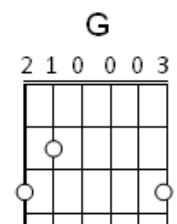

Will The Circle Be Unbroken

Level 11(A)

Starting note: G (3rd string, open)

V1 **D** **D7**
I was standing by my window,
 G **D**
On a cold- and clou-dy day-

When I saw that hearse come rolling,
 A **D**
For to carry my mo-ther a-way.

CHORUS: **(D)** **D7**
Will the circle be un-bro-ken,
 G **D**
By and by, Lord, by and by?

There's a better- home a-waiting,
 A **D**
In the sky, Lord, in the sky.

V2 **(D)** **D7**
Lord, I told that under-taker,
 G **D**
"Under-ta-ker, please drive slow.

For the body you are hauling,
 A **D**
Lord, I hate to see her go."

Chorus **(D)** **D7**
Lord, I foll-owed close be-hind her,
V3 **G** **D**
Tried to hold up and be brave.

But I could not hide my sorrow,
 A **D**
When they laid her in the grave.