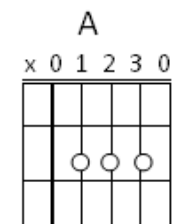

Will The Circle Be Unbroken

Level 11(A)

Starting note: G (3rd string, open)

V1 **D** **D7**
I was standing by my window,
 G **D**
On a cold- and clou-dy day-

When I saw that hearse come rolling,
 A **D**
For to carry my mo-ther a-way.

CHORUS: **(D)** **D7**
Will the circle be un-bro-ken,
 G **D**
By and by, Lord, by and by?

There's a better- home a-waiting,
 A **D**
In the sky, Lord, in the sky.

V2 **(D)** **D7**
Lord, I told that under-taker,
 G **D**
"Under-ta-ker, please drive slow.

For the body you are hauling,
 A **D**
Lord, I hate to see her go."

Chorus **(D)** **D7**
Lord, I foll-owed close be-hind her,
V3 **G** **D**
Tried to hold up and be brave.

But I could not hide my sorrow,
 A **D**
When they laid her in the grave.