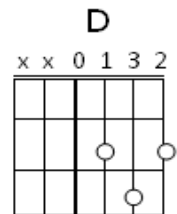

Will The Circle Be Unbroken

Level 11(A)

Starting note: G (3rd string, open)

V1 **D** **D7**
I was standing by my window,
 G **D**
On a cold- and clou-dy day-

When I saw that hearse come rolling,
 A **D**
For to carry my mo-ther a-way.

CHORUS: **(D)** **D7**
Will the circle be un-bro-ken,
 G **D**
By and by, Lord, by and by?

There's a better- home a-waiting,
 A **D**
In the sky, Lord, in the sky.

V2 **(D)** **D7**
Lord, I told that under-taker,
 G **D**
"Under-ta-ker, please drive slow.

For the body you are hauling,
 A **D**
Lord, I hate to see her go."

Chorus **(D)** **D7**
Lord, I foll-owed close be-hind her,
V3 **G** **D**
Tried to hold up and be brave.

But I could not hide my sorrow,
 A **D**
When they laid her in the grave.