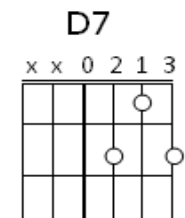

Will The Circle Be Unbroken

Level 11(A)

Starting note: G (3rd string, open)

V1 **D** **D7**
I was standing by my window,
 G **D**
On a cold- and clou-dy day-

When I saw that hearse come rolling,
 A **D**
For to carry my mo-ther a-way.

CHORUS: **(D)** **D7**
Will the circle be un-bro-ken,
 G **D**
By and by, Lord, by and by?

There's a better- home a-waiting,
 A **D**
In the sky, Lord, in the sky.

V2 **(D)** **D7**
Lord, I told that under-taker,
 G **D**
"Under-ta-ker, please drive slow.

For the body you are hauling,
 A **D**
Lord, I hate to see her go."

Chorus **(D)** **D7**
Lord, I foll-owed close be-hind her,
V3 **G** **D**
Tried to hold up and be brave.

But I could not hide my sorrow,
 A **D**
When they laid her in the grave.